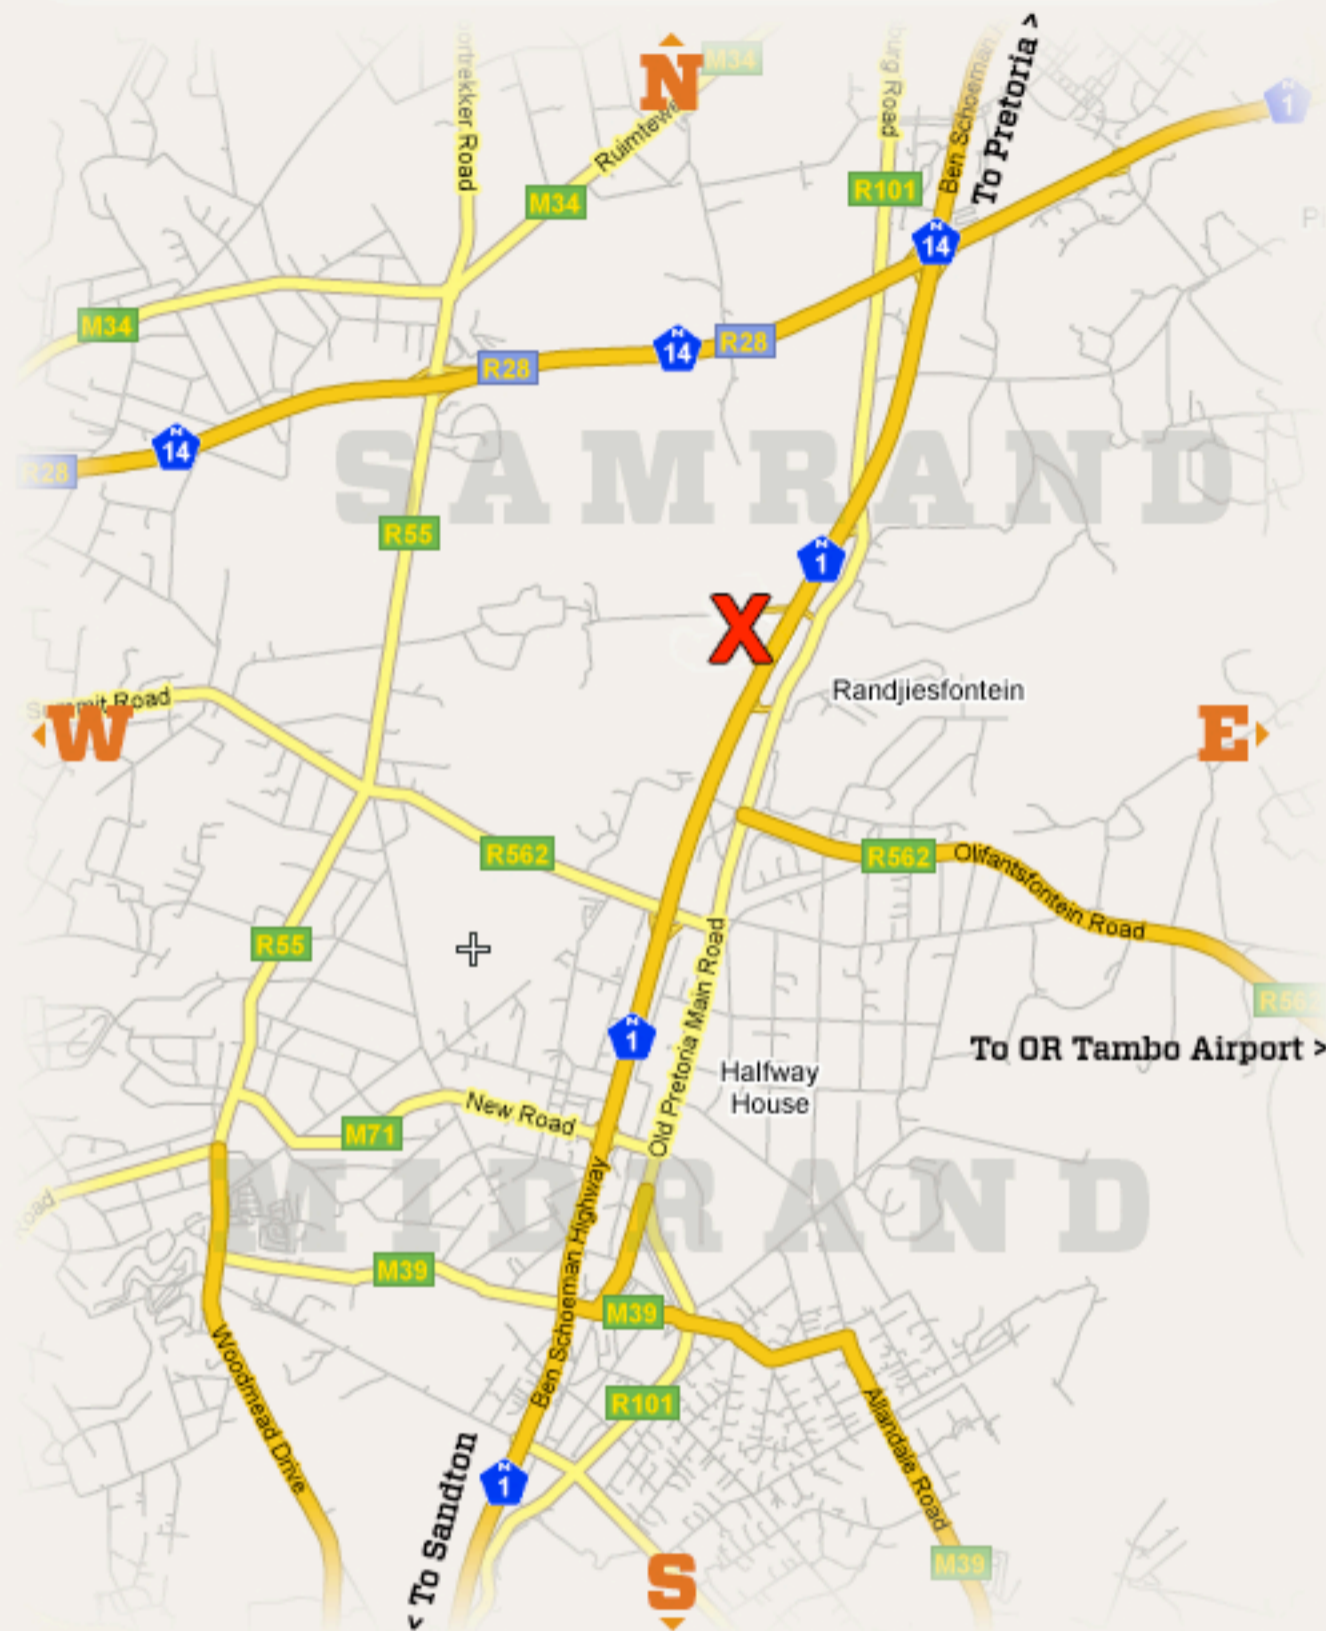

SIZWE

IT GROUP

Sizwe House
62 Waterloo Road
Samrand
0157

Tel: +27 (0)12 657 5300
Fax: +27 (0) 12 657 0856
www.sizwegroup.co.za

Directions:

From Johannesburg:

Take N1 North towards Pretoria, take the Samrand offramp before Shell Ultra City. At the robot turn left into Samrand Rd. Next robot left at Rietspruit Rd. First left into Yen Rd. Turn left at the T-junction, follow Landmarks Avenue to the corner of Landmarks and Waterloo. The Sizwe House entrance is on your right.

From Pretoria:

Take N1 South towards Johannesburg, take the Samrand offramp before Shell Ultra City. At the robot turn right into Samrand Rd. Second robot left at Rietspruit Rd. First left into Yen Rd. Turn left at the T-junction, follow Landmarks Avenue to the corner of Landmarks and Waterloo. The Sizwe House entrance is on your right.

GPS Coordinates:
S25° 55.9477', E028° 8.3485'