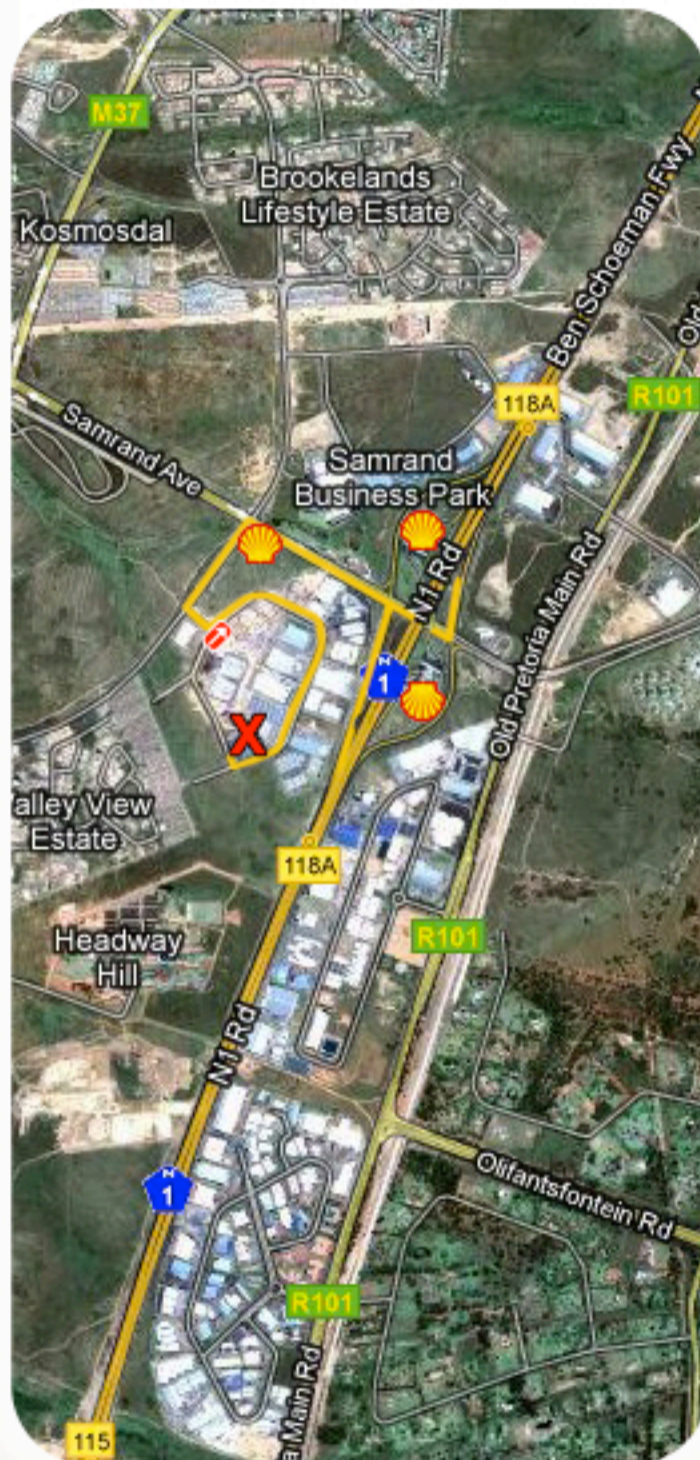

SIZWE

IT GROUP

Sizwe House
62 Waterloo Road
Samrand
0157

Tel: +27 (0)12 657 5300
Fax: +27 (0) 12 657 0856
www.sizwegroup.co.za

Directions:

From Johannesburg:

Take N1 North towards Pretoria, take the Samrand offramp before Shell Ultra City. At the robot turn left into Samrand Rd. Next robot left at Rietspruit Rd. First left into Yen Rd. Turn left at the T-junction, follow Landmarks Avenue to the corner of Landmarks and Waterloo. The Sizwe House entrance is on your right.

From Pretoria:

Take N1 South towards Johannesburg, take the Samrand offramp before Shell Ultra City. At the robot turn right into Samrand Rd. Second robot left at Rietspruit Rd. First left into Yen Rd. Turn left at the T-junction, follow Landmarks Avenue to the corner of Landmarks and Waterloo. The Sizwe House entrance is on your right.

GPS Coordinates:
S25° 55.9477', E028° 8.3485'